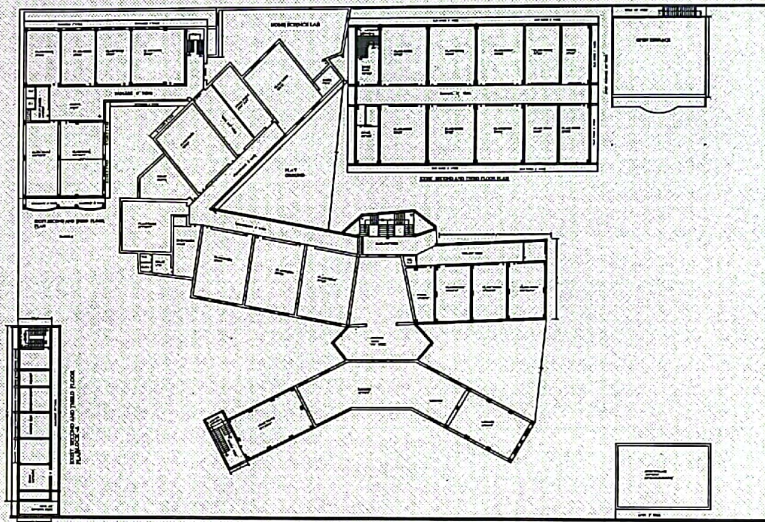

EXISTING FIRST FLOOR PLAN B.Sc. B.Ed

EXISTING SECOND FLOOR PLAN B.Sc. B.Ed

EXISTING GROUND FLOOR PLAN B.Ed (2YEAR)

SITE PLAN
SCALE: 1"=50'

Brij Bihari Panchal
BRIJ BIHARI PANCHAL
 LICENCE HOLDER NO. 2020-21/2461-54
 NAGAR NIGAM, KOTA
 M.: 9784673427, 8949500203

EXISTING GROUND, FIRST, SECOND AND THIRD FLOOR PLAN FOR
AKLANK COLLEGE OF EDUCATION, BASANT VIHAR, KOTA
 Total Land Area 6768.41 Sq.mt.,
 Built Area 4886 Sq.mt.