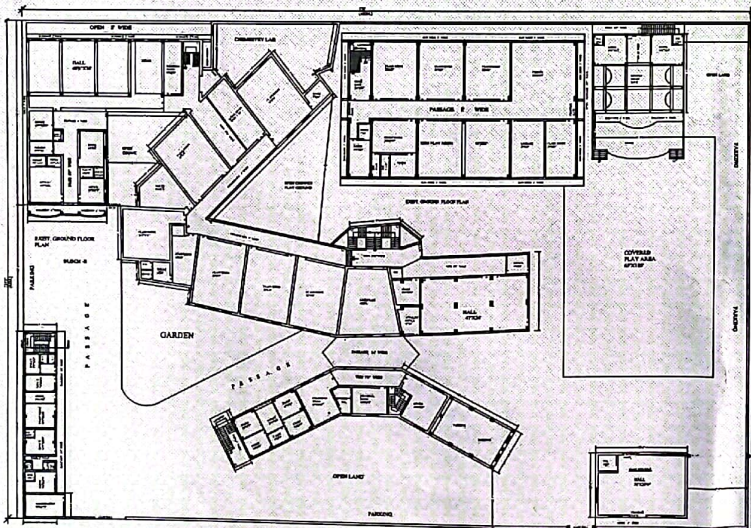

EXISTING FIRST FLOOR PLAN B.Sc. B.Ed

EXISTING SECOND FLOOR PLAN B.Sc. B.Ed

EXISTING GROUND FLOOR PLAN B.Ed (2YEAR)

SITE PLAN
SCALE: 1"=50'

Brij Bihari Panchal
BRIJ BIHARI PANCHAL
 LICENCE HOLDER NO. 2020-21/2461-54
 NAGAR NIGAM, KOTA
 M.: 9784673427, 8949500203

EXISTING GROUND, FIRST, SECOND AND THIRD FLOOR PLAN FOR
AKLANK COLLEGE OF EDUCATION, BASANT VIHAR, KOTA
 Total Land Area 6768.41 Sq.mt.,
 Built Area 4886 Sq.mt.