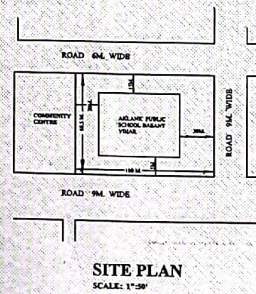

EXISTING FIRST FLOOR PLAN B.Sc. B.Ed

EXISTING SECOND FLOOR PLAN B.Sc. B.Ed

EXISTING GROUND FLOOR PLAN B.Ed (2YEAR)

SITE PLAN
SCALE: 1"=50'

Brij Bihari Panchal
BRIJ BIHARI PANCHAL
 LICENCE HOLDER NO. 2020-21/2461-54
 NAGAR NIGAM, KOTA
 M.: 9784673427, 8949500203

EXISTING GROUND, FIRST, SECOND AND THIRD FLOOR PLAN FOR
AKLANK COLLEGE OF EDUCATION, BASANT VIHAR, KOTA
 Total Land Area 6768.41 Sq.mt.,
 Built Area 4886 Sq.mt.